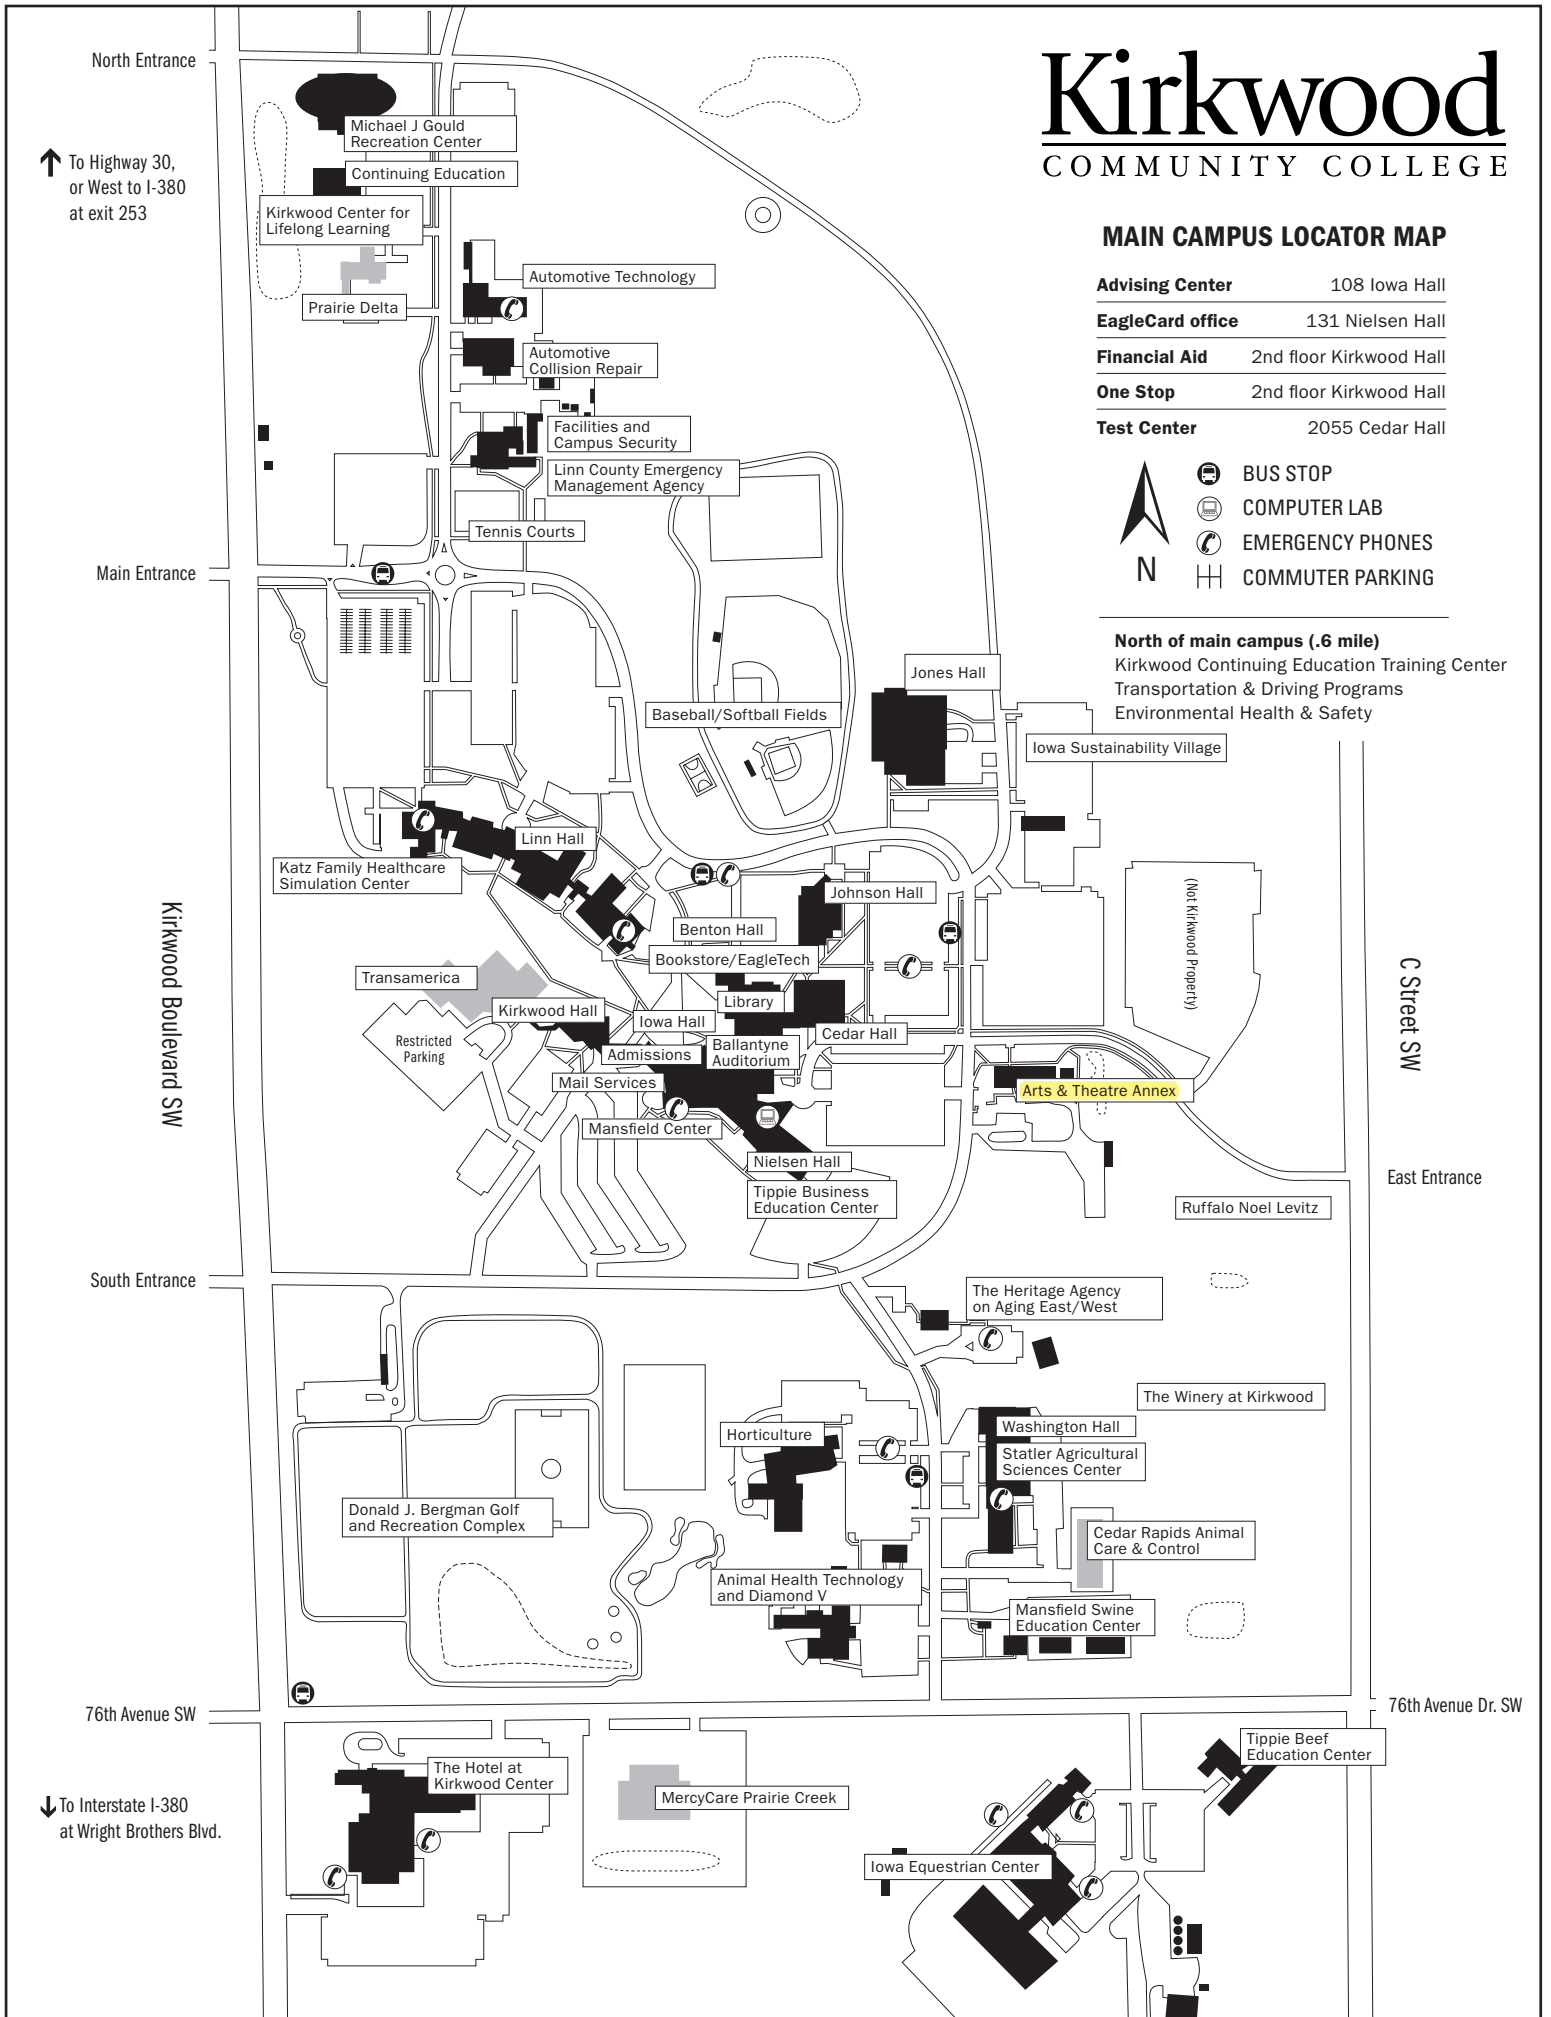

Kirkwood

COMMUNITY COLLEGE

MAIN CAMPUS LOCATOR MAP

Advising Center	108 Iowa Hall
EagleCard office	131 Nielsen Hall
Financial Aid	2nd floor Kirkwood Hall
One Stop	2nd floor Kirkwood Hall
Test Center	2055 Cedar Hall

-  BUS STOP
-  COMPUTER LAB
-  EMERGENCY PHONES
-  COMMUTER PARKING

North of main campus (.6 mile)
 Kirkwood Continuing Education Training Center
 Transportation & Driving Programs
 Environmental Health & Safety

North Entrance

↑ To Highway 30, or West to I-380 at exit 253

Main Entrance

Kirkwood Boulevard SW

South Entrance

76th Avenue SW

↓ To Interstate I-380 at Wright Brothers Blvd.

C Street SW

East Entrance

76th Avenue Dr. SW

ROUTES TO MAIN CAMPUS

www.kirkwood.edu

Admission Services
319-398-5517 or
800-363-2220

Campus Security
319-389-1774

Iowa Equestrian Center
319-398-7107

Johnson Hall/Athletics
319-398-4909